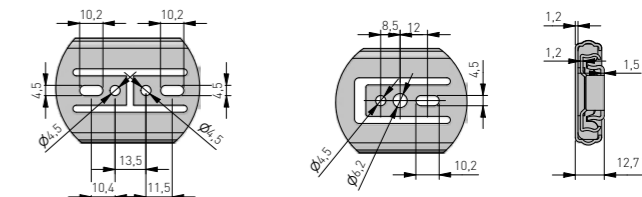

NEW ARRIVALS

Versalite Pro Slide

the gap to activate
push-to-open system
is 3,5mm only

innovative connection
of soft-close and push to
open systems

GTV VERSALITE
PRO

PRODUCT FEATURES

PREMIUM

- max loading - **30 kg**
- certified durability of min. **60.000 cycles**
- **innovative connection of soft-close and push to open systems**
- easy disassembly
- dedicated to building standard and inner drawers
- **full extension**
- slide height H45

NL mm		AV mm
300*	PK-L-P20-H45-300	52
350*	PK-L-P20-H45-350	35
400*	PK-L-P20-H45-400	20
450	PK-L-P20-H45-450	4
500	PK-L-P20-H45-500	4
550	PK-L-P20-H45-550	4
600	PK-L-P20-H45-600	4

* Not full extension.

AV = extension loss

MOUNTING HOLES SPAN