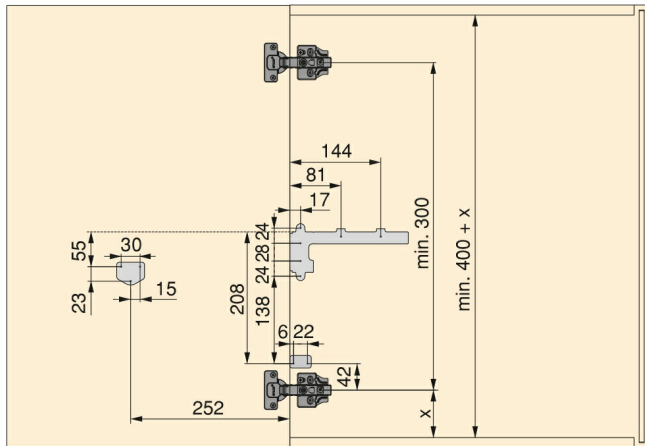

Assembly

Documents and tools available to download

[Assembly (PDF)](#)