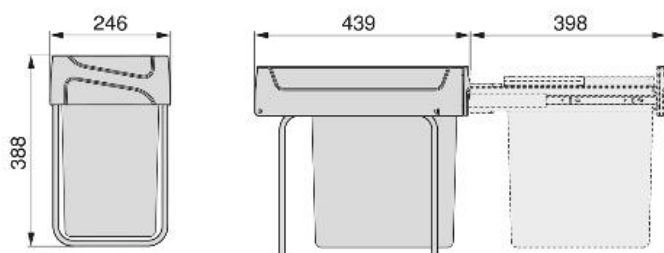

Diagram

Documents and tools available to download

[Assembly (PDF)](#)