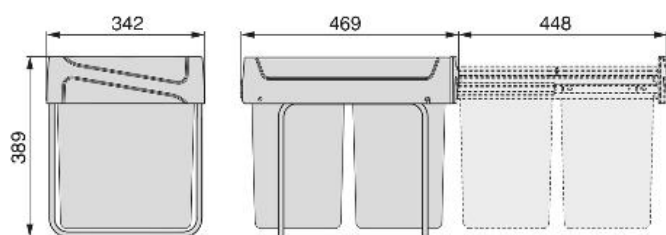

Diagram

Documents and tools available to download

[Assembly (PDF)](#)