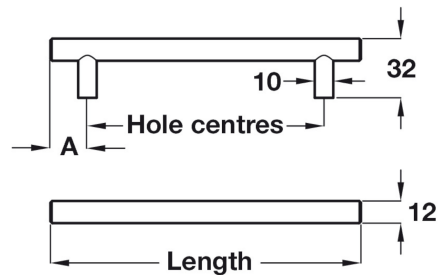

BARKSTON bar handle, Ø 12 mm

- > *2 each of M4 x 45 mm snap off handle screws included (101.20.700 includes an additional 1x M4 x 25 mm screw)
- > Order M4 handle screws separately
- > Steel
- > Order qty: 1 pc

Length	Hole centres	Dim. A	Stainless steel effect
136 mm	96 mm	20 mm	101.20.709
168 mm	128 mm	20 mm	101.20.700*
226 mm	156 mm	35 mm	101.20.701*
230 mm	160 mm	35 mm	101.20.710*
232 mm	192 mm	20 mm	101.20.708
326 mm	256 mm	35 mm	101.20.702*
376 mm	306 mm	35 mm	101.20.703*
426 mm	356 mm	35 mm	101.20.704
526 mm	456 mm	35 mm	101.20.705
702 mm	632 mm	35 mm	101.20.706
828 mm	758 mm	35 mm	101.20.707*