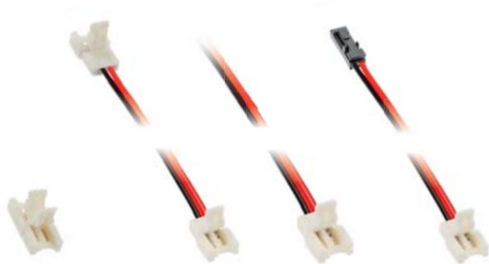

Złączka XC11 do taśm LED SLIM

Connector XC11 for LED strips SLIM

Соединитель XC11 для лент LED SLIM

LD-ZTLS8MM-02N

LD-ZTKS8MM-02N

LD-ZTLS82M-2N

LD-ZTLS8MMAMP-02N

LD-ZTLS8MM-02N	8 mm	tworzywo plastic пластик
LD-ZTKS8MM-02N		
LD-ZTLS82M-2N		
LD-ZTLS8MMAMP-02N		

LD-ZTKS8MM-02N

LD-ZTKS8MM-02N

LD-ZTKS8MM-02N

LD-ZTKS8MM-02N